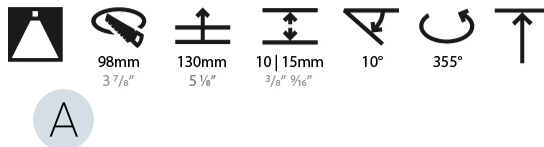

OPTICAL

Reflector°: 10
 Adjustability: Rotational 355°; Tilt 10°

RATINGS AND CERTIFICATIONS

Certified By: Certified for North American Standards
 IP rating: IP54

112mm 4 7/16"

Ø 95mm 3 3/4"

Ø 107mm 4 3/16"

BIONIQ ROUND SEMI ADJUSTABLE RECESSED